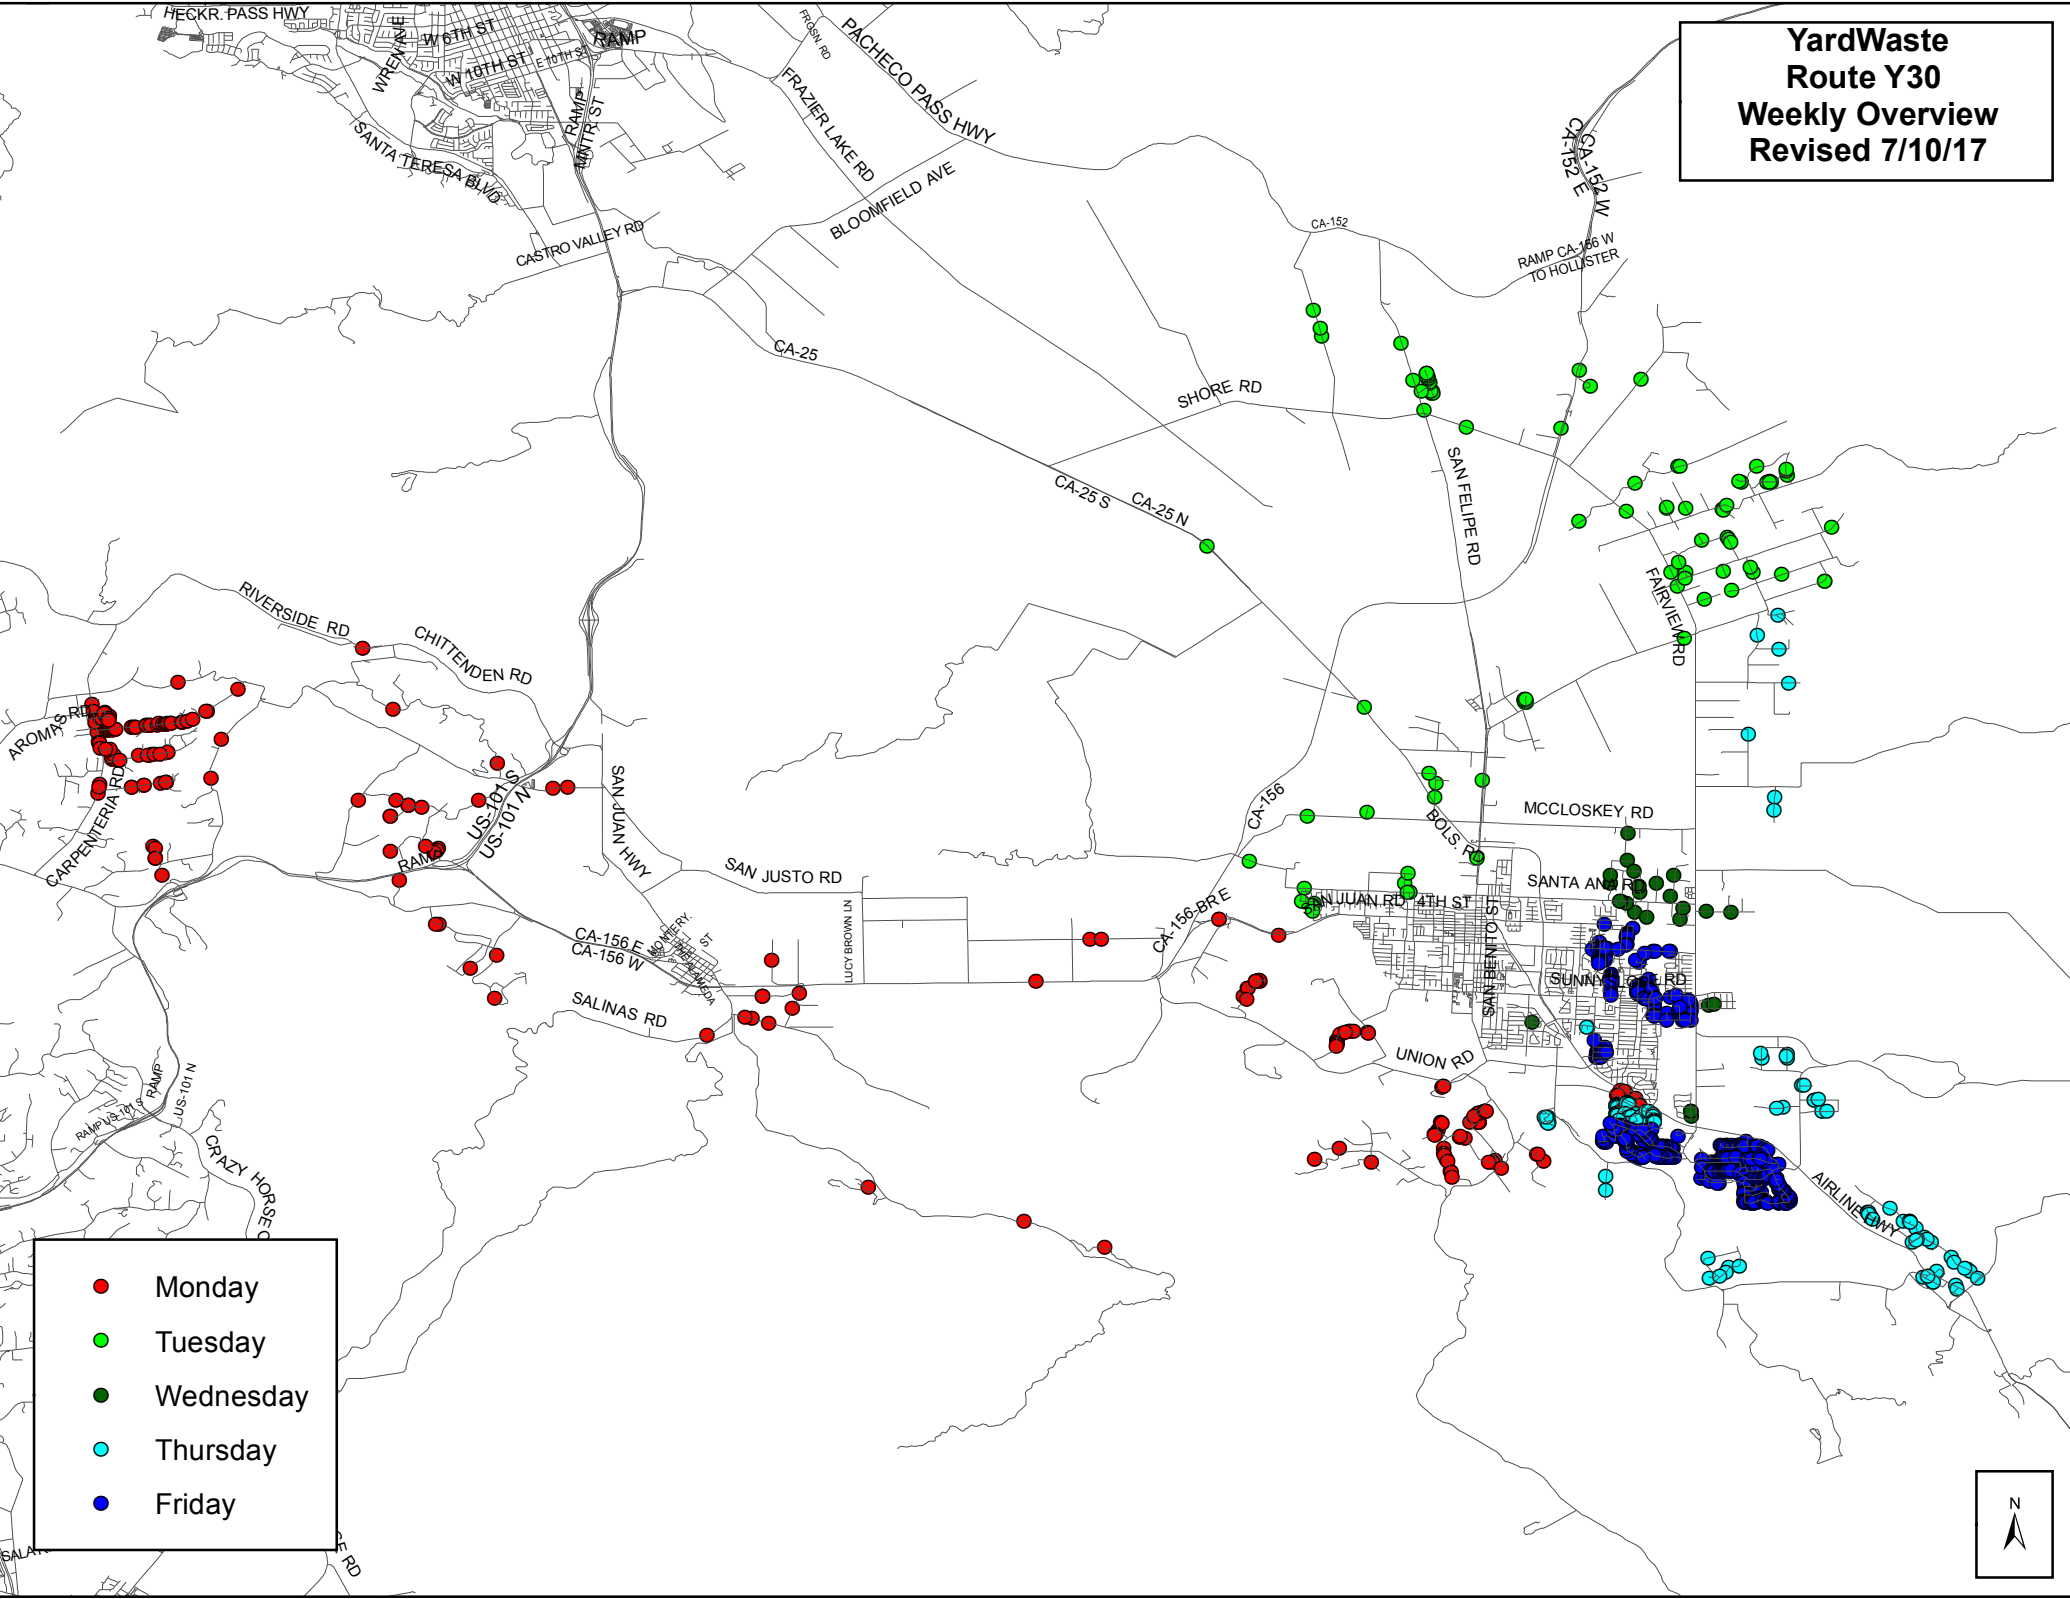

**Yard Waste
Route 603 - Monday
Overview
Revised 7/10/17**

Part 1

Part 2

**Yard Waste
Route 603 - Tuesday
Overview
Revised 7/10/17**

Part 1

Part 2

3

**Yard Waste
Route 603 - Friday
Overview
8/3/17**

Part 1

Part 2

Part 3

**YardWaste
Route Y30
Weekly Overview
Revised 7/10/17**

- Monday
- Tuesday
- Wednesday
- Thursday
- Friday