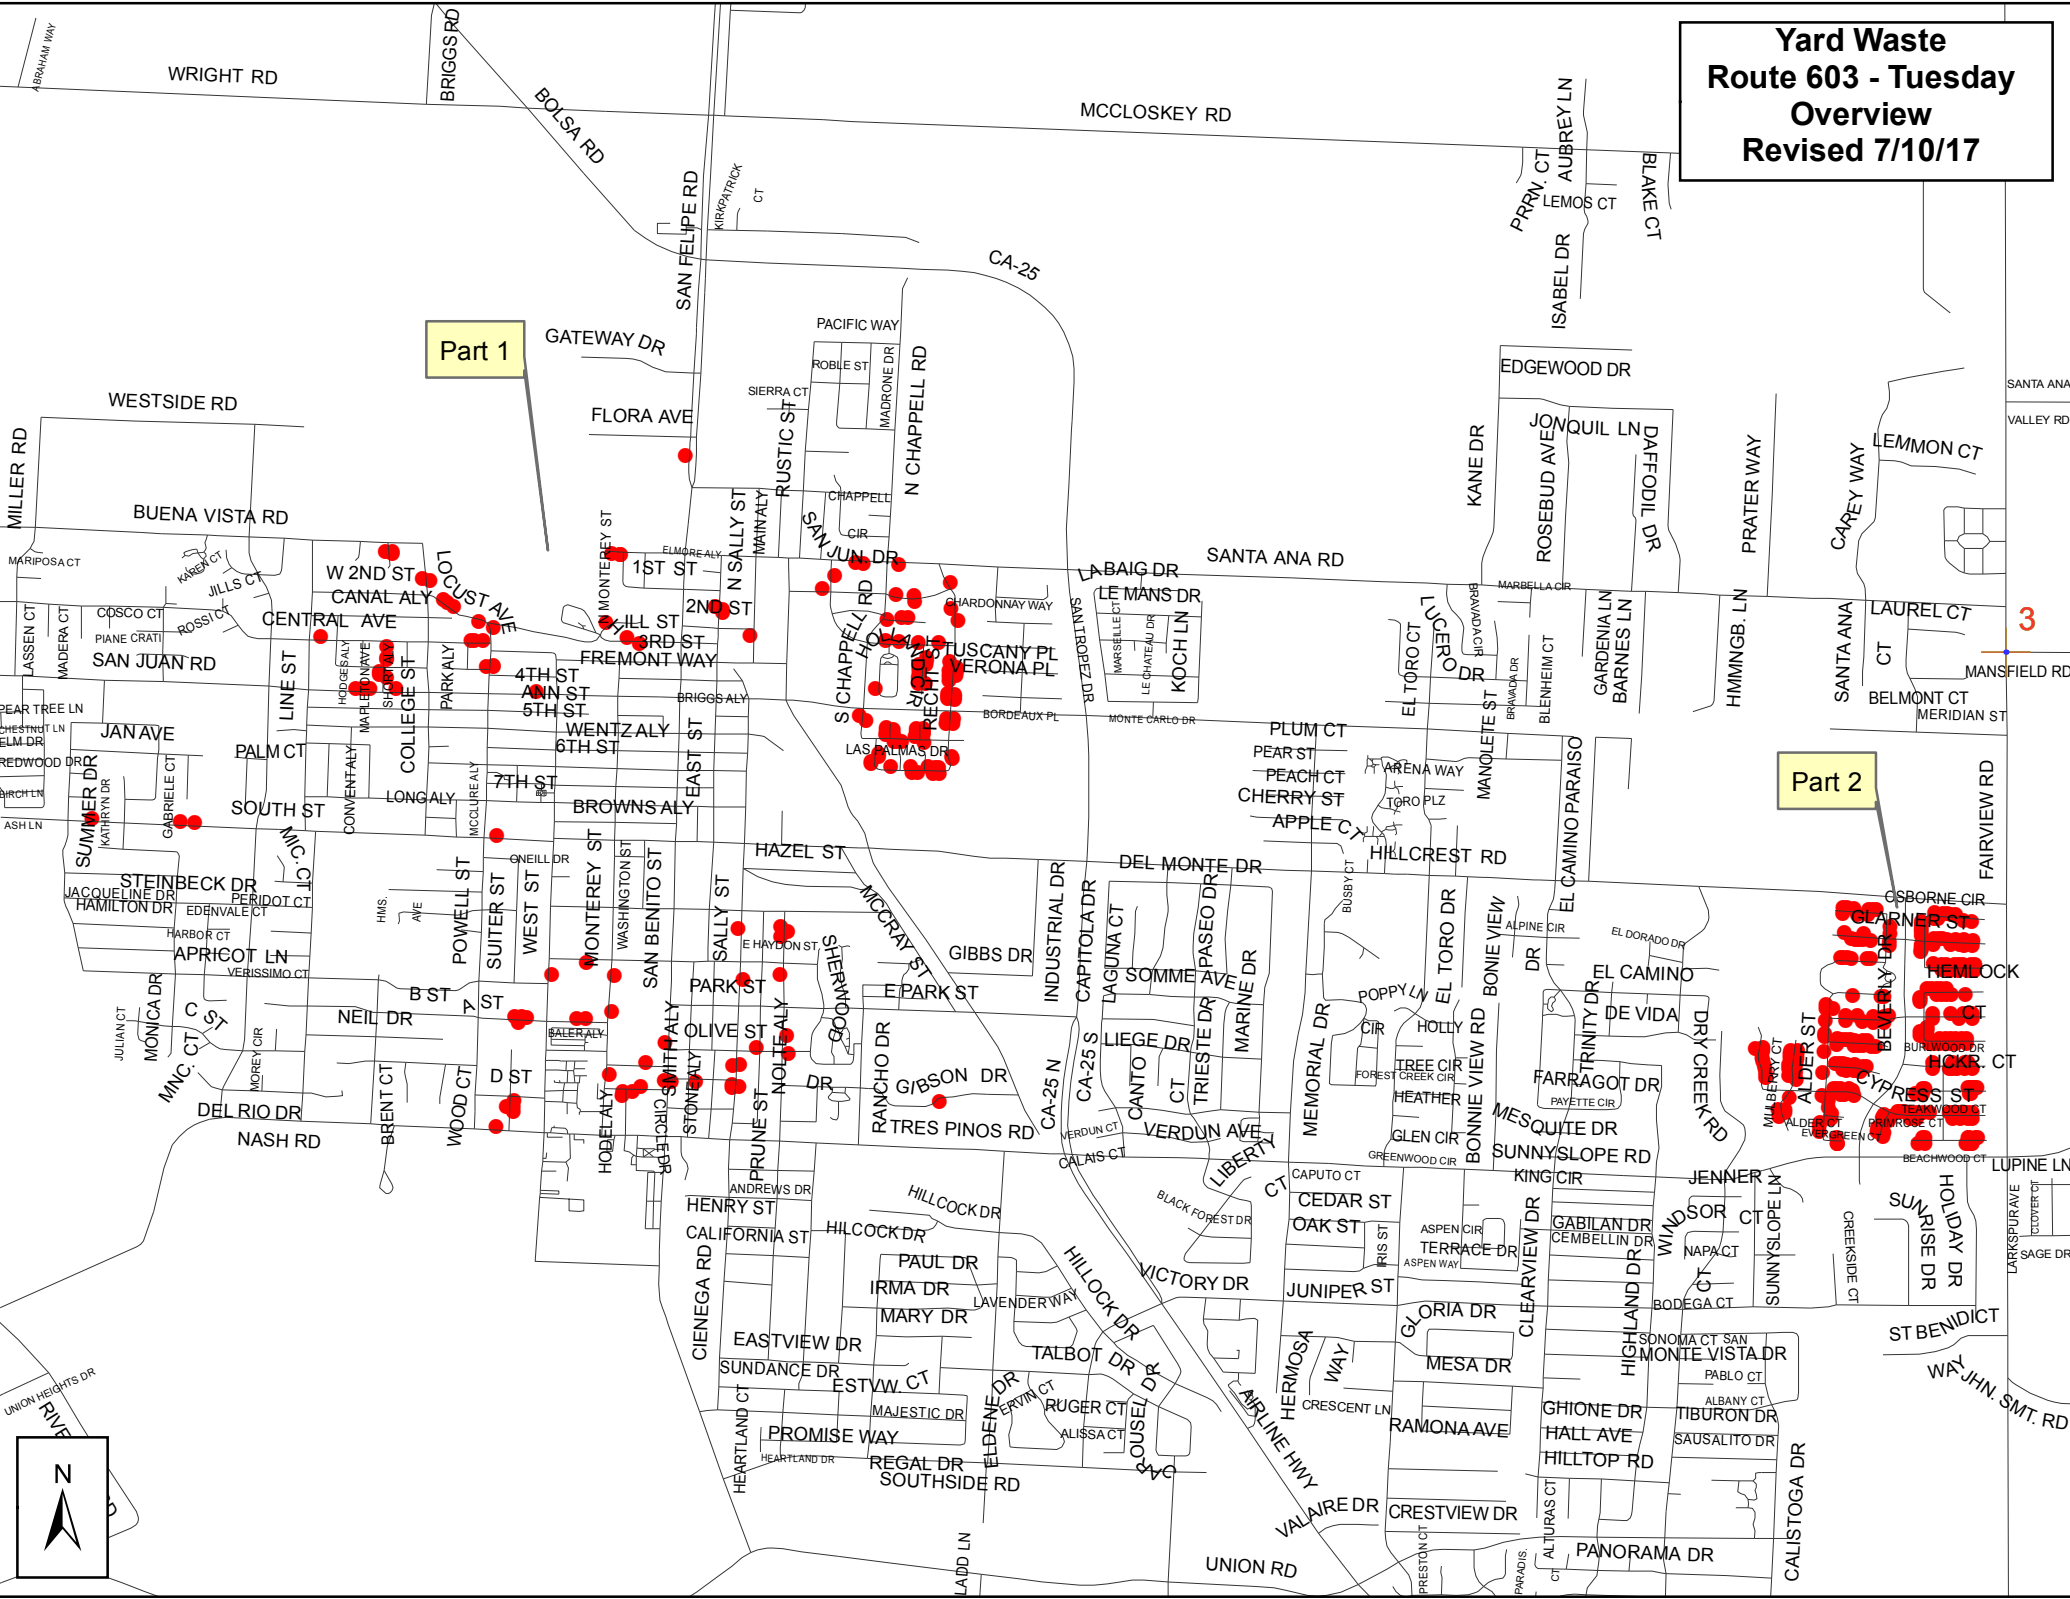

**Yard Waste
Route 603 - Monday
Overview
Revised 7/10/17**

Part 1

Part 2

**Yard Waste
Route 603 - Tuesday
Overview
Revised 7/10/17**

Part 1

Part 2

3

**Yard Waste
Route 603 - Friday
Overview
8/3/17**

Part 1

Part 2

Part 3

**YardWaste
Route Y30
Weekly Overview
Revised 7/10/17**

- Monday
- Tuesday
- Wednesday
- Thursday
- Friday