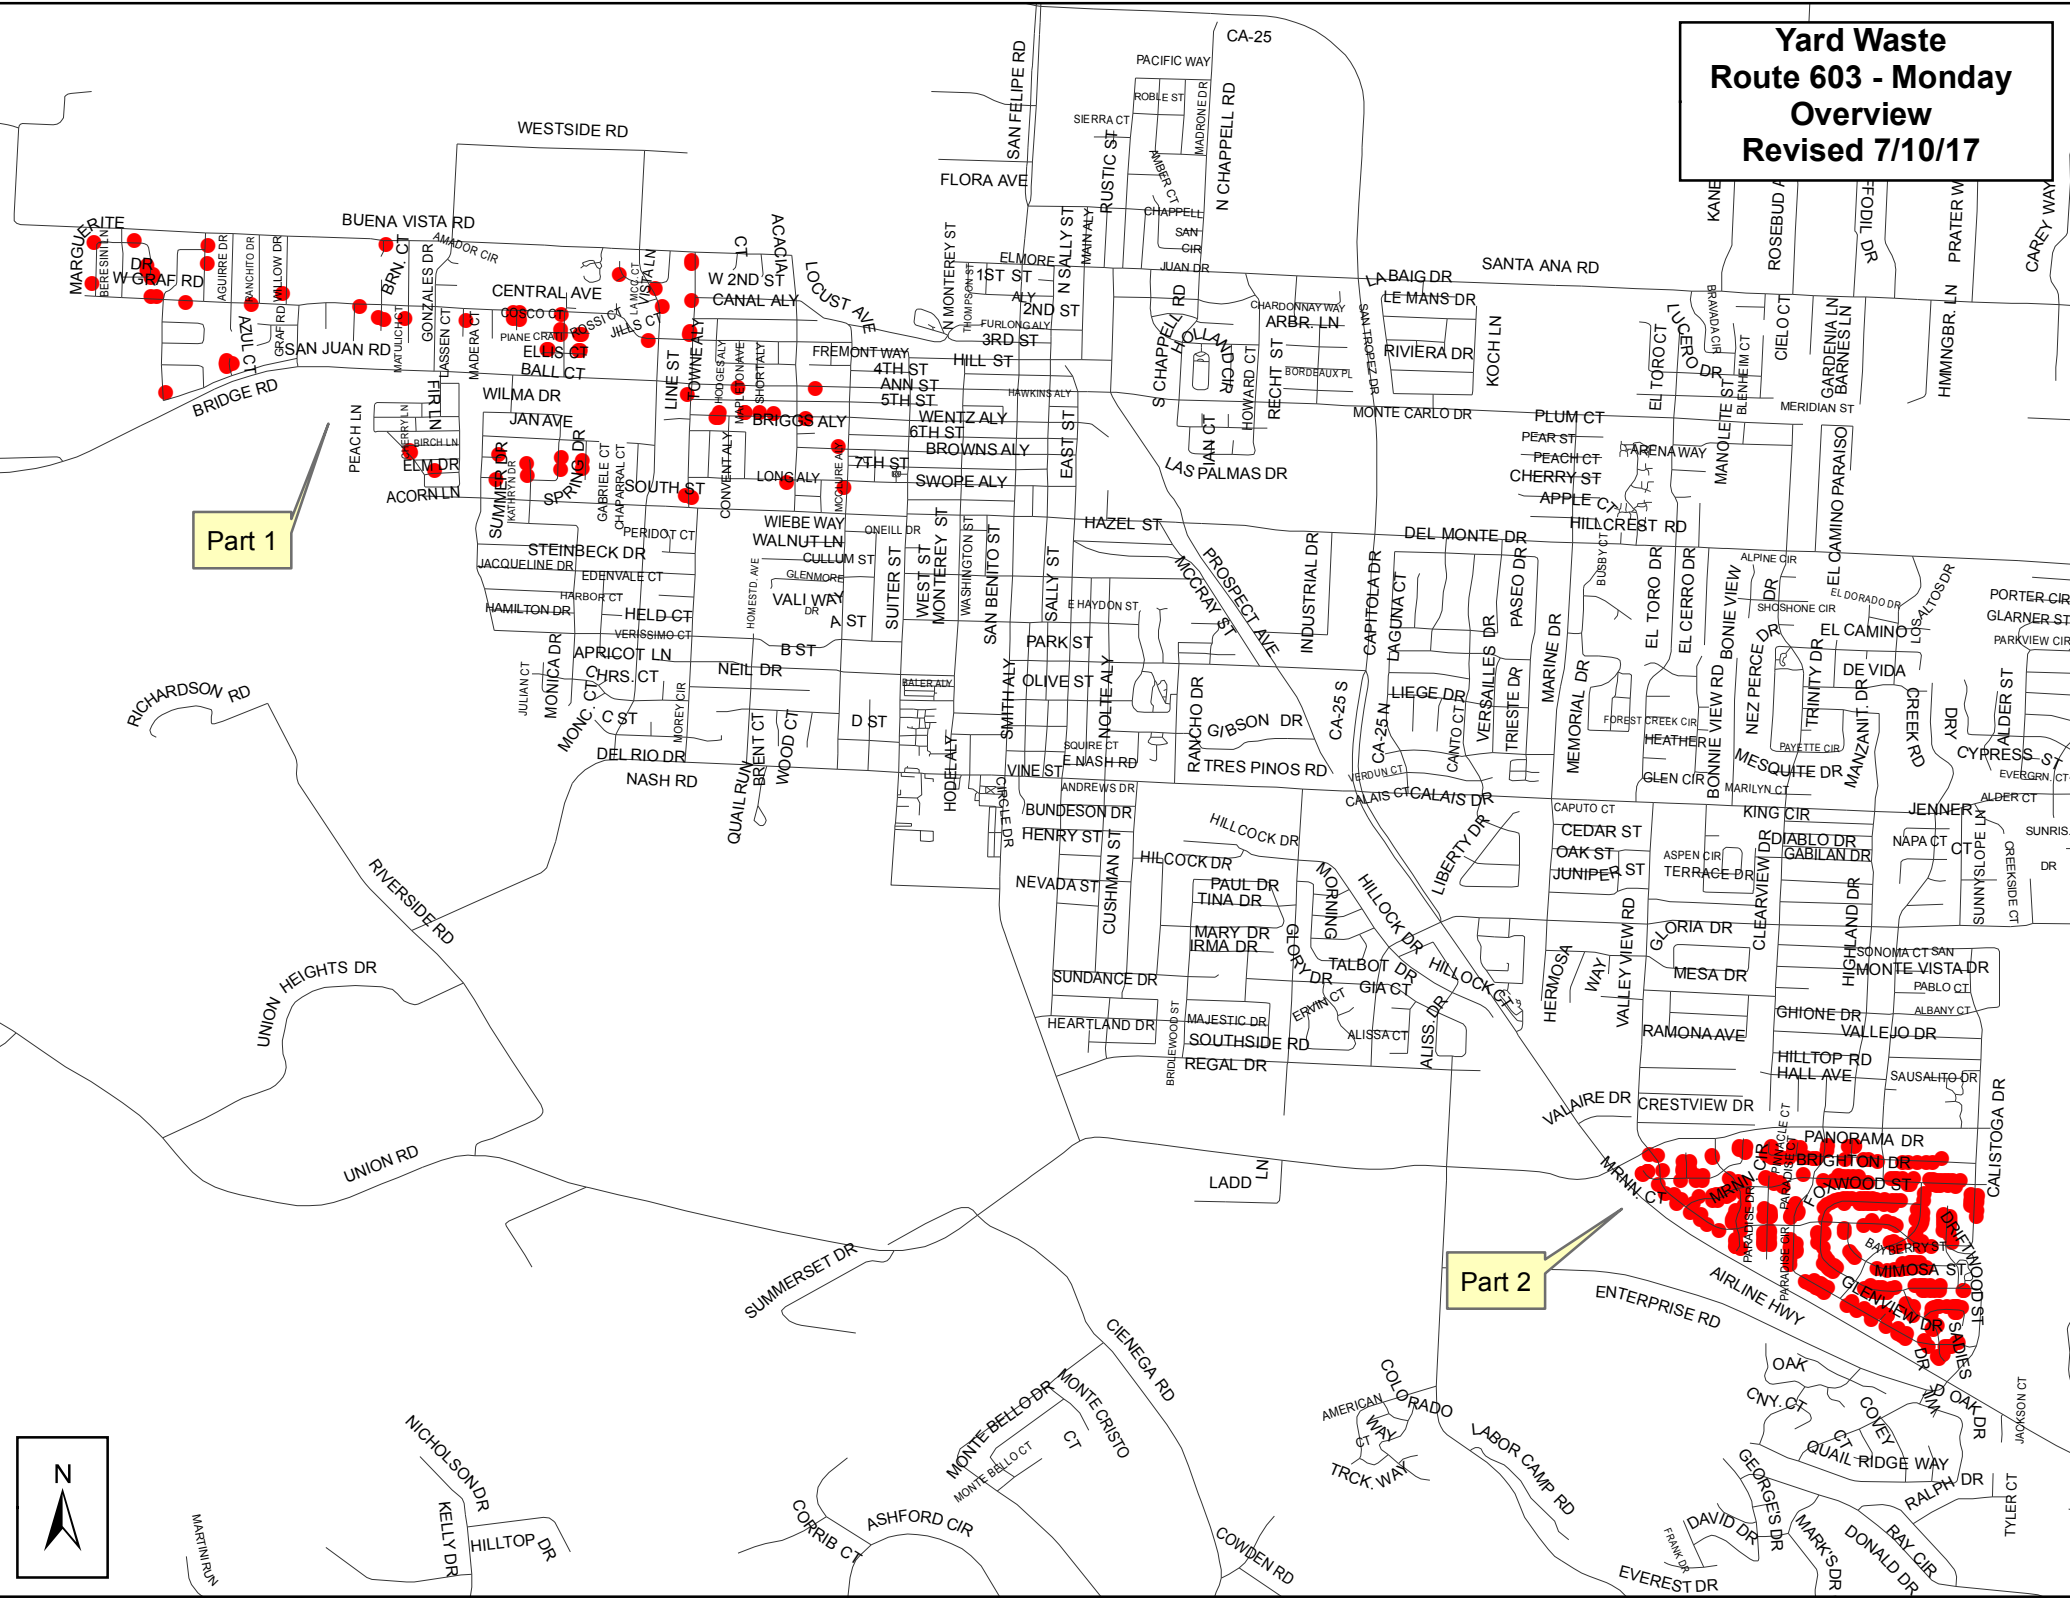

**Yard Waste
Route 603 - Monday
Overview
Revised 7/10/17**

Part 1

Part 2

**Yard Waste
Route 603 - Tuesday
Overview
Revised 7/10/17**

Part 1

Part 2

3

**Yard Waste
Route 603 - Friday
Overview
8/3/17**

Part 1

Part 2

Part 3

**YardWaste
Route Y30
Weekly Overview
Revised 7/10/17**

- Monday
- Tuesday
- Wednesday
- Thursday
- Friday