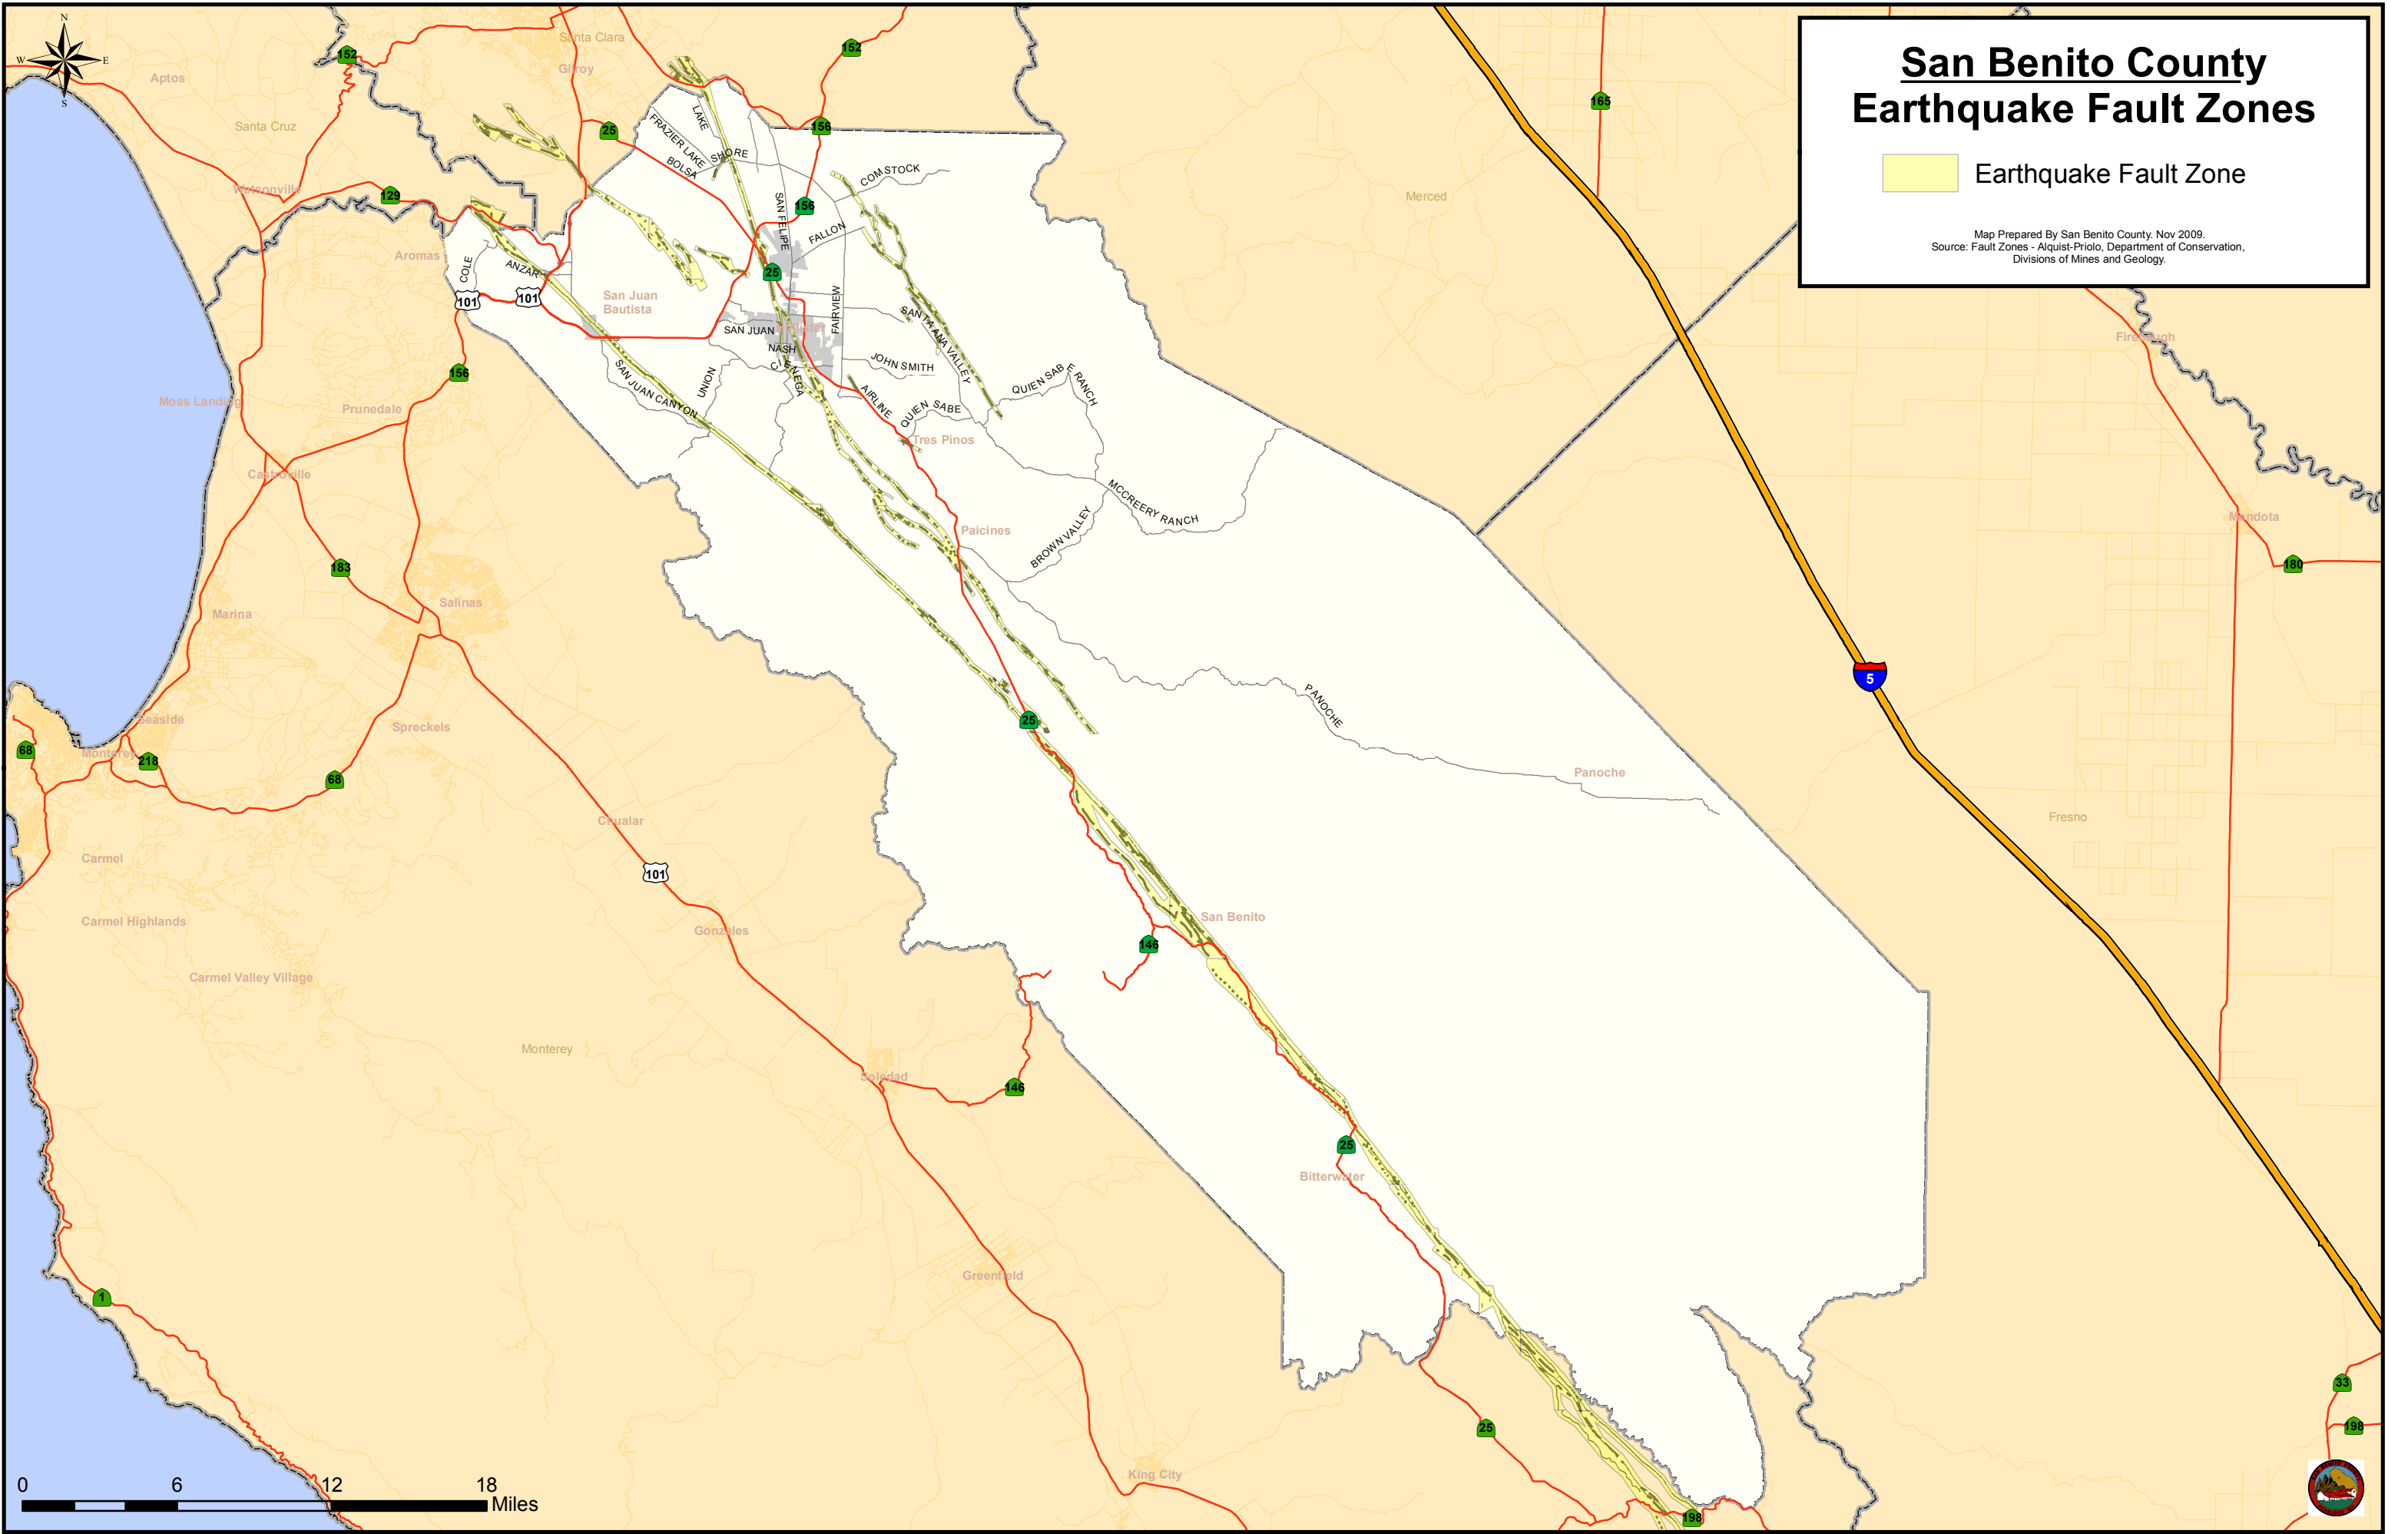

San Benito County Earthquake Fault Zones

 Earthquake Fault Zone

Map Prepared By San Benito County, Nov 2009.
Source: Fault Zones - Alquist-Priolo, Department of Conservation,
Divisions of Mines and Geology.

0 6 12 18 Miles